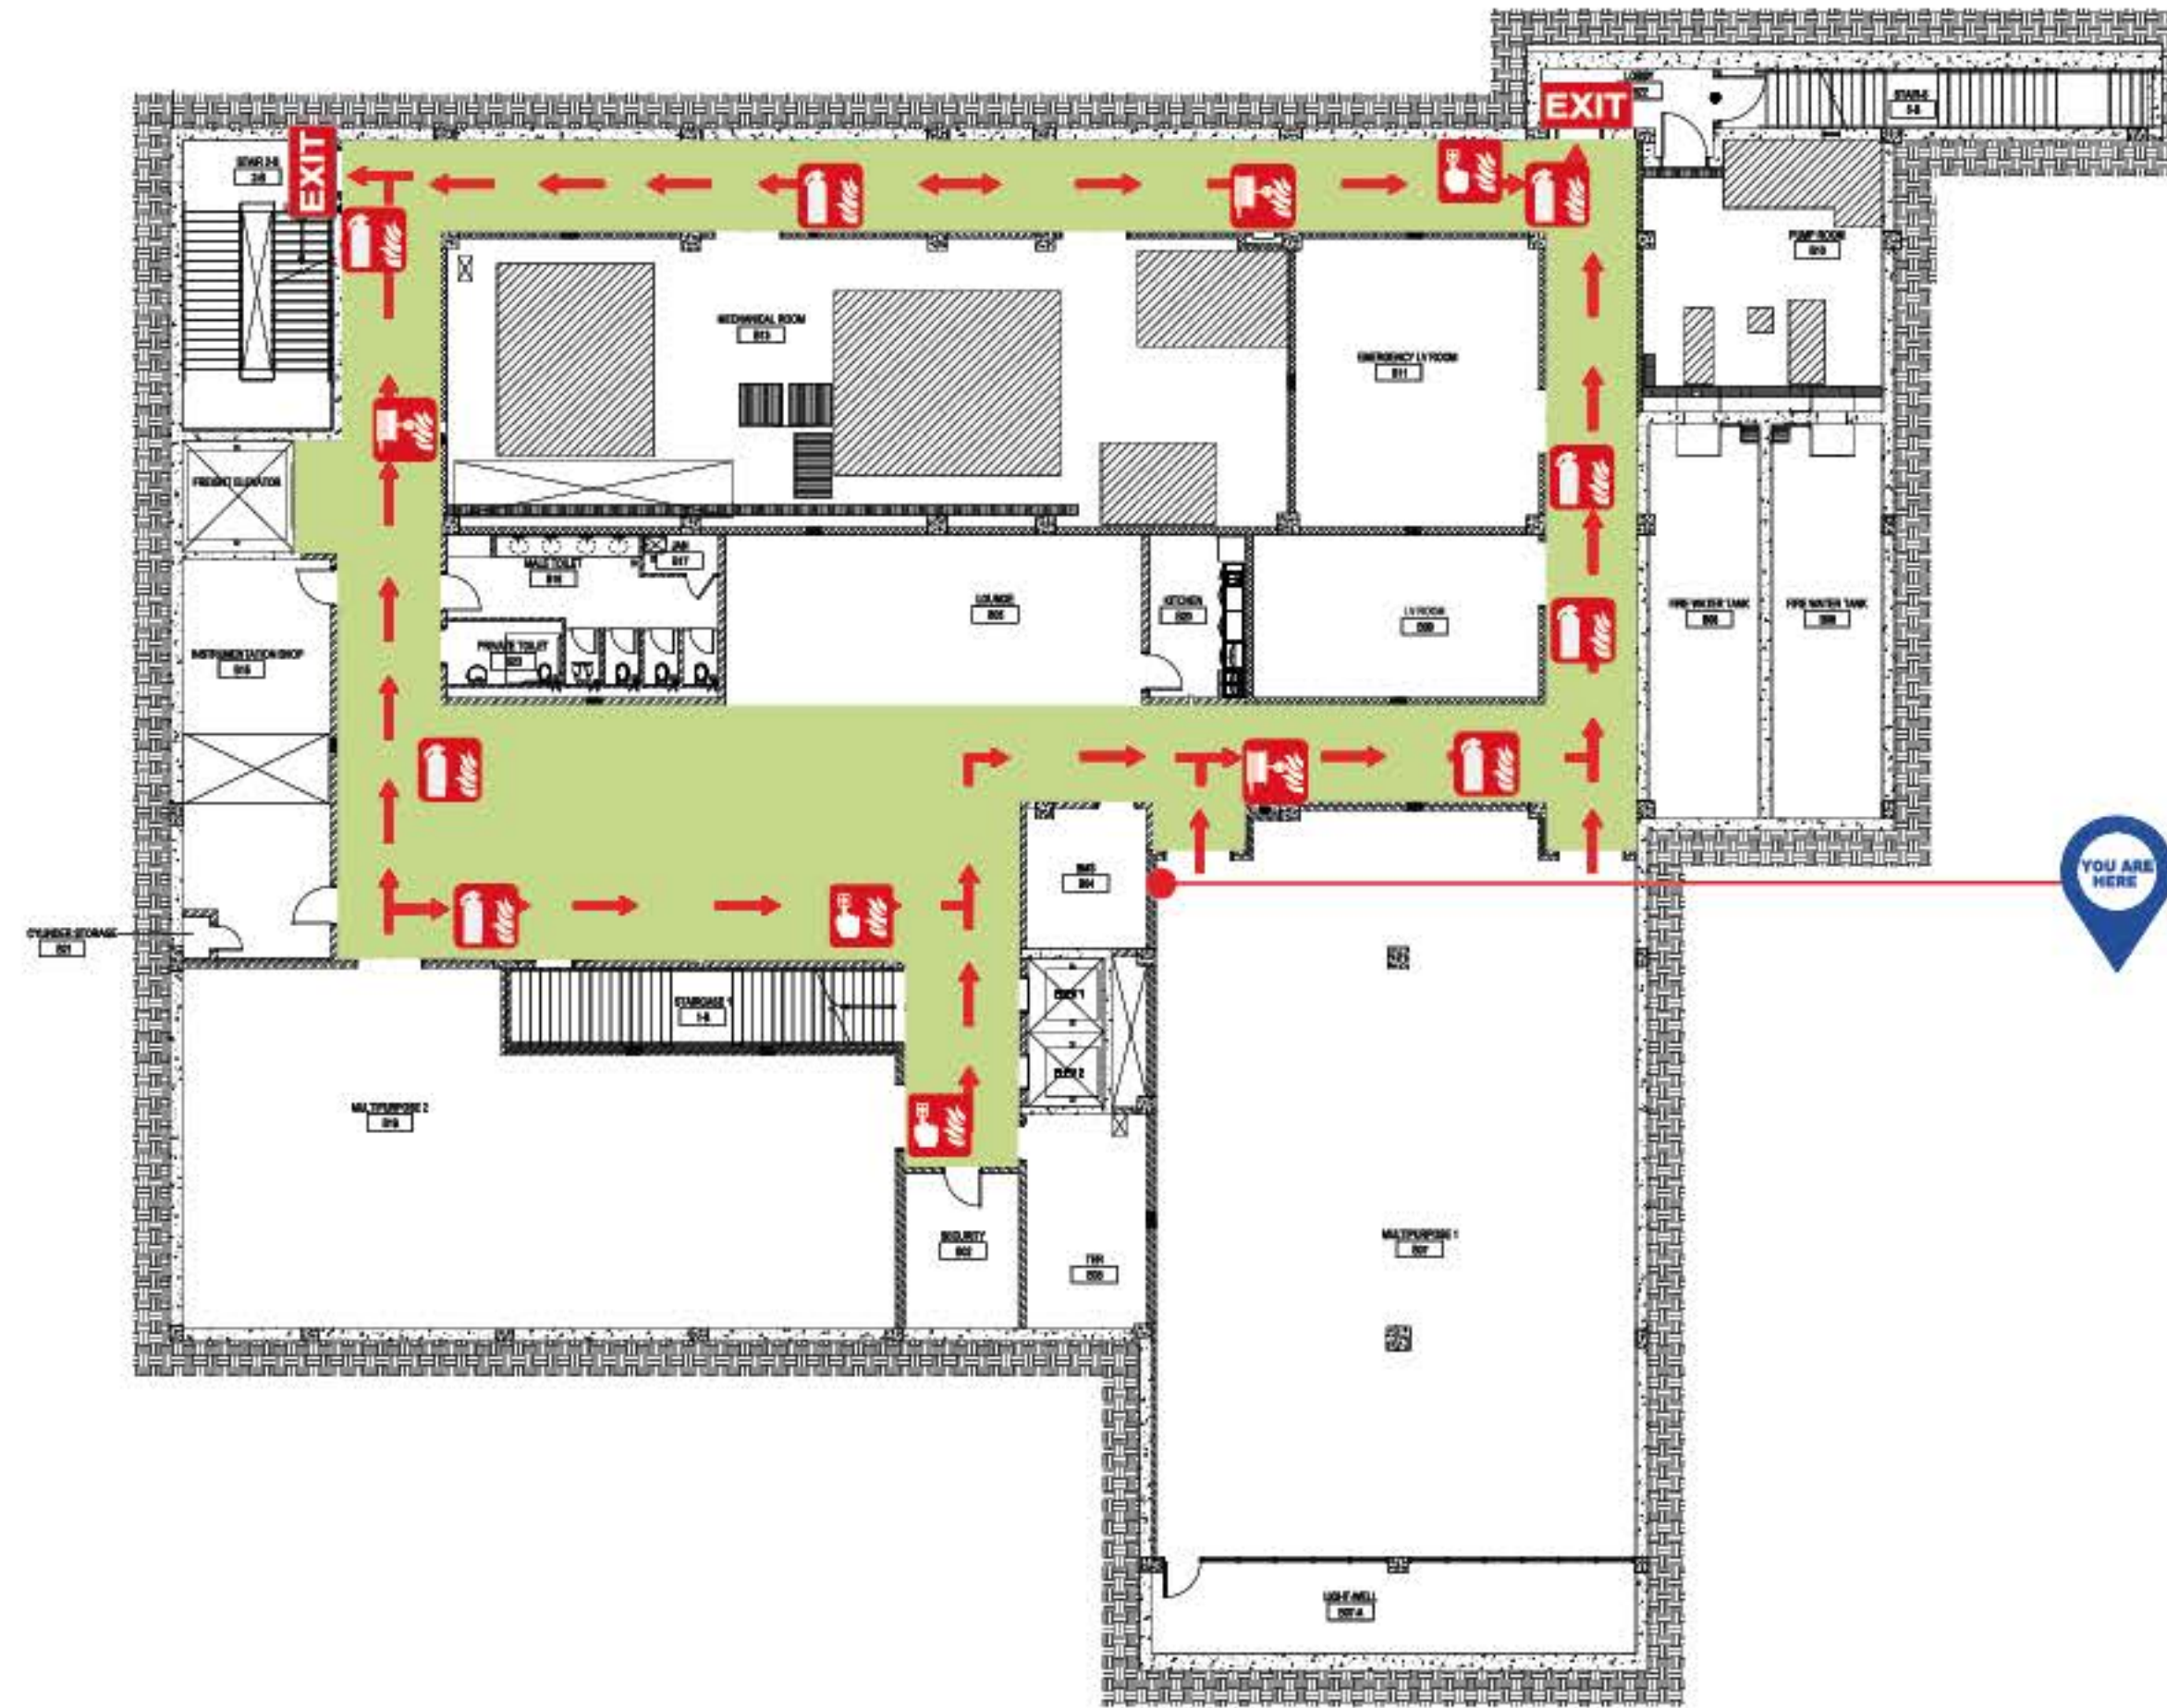

EMERGENCY EVACUATION PLAN BASEMENT LEVEL

EMERGENCY INFORMATION:

R - RESCUE / REMOVE
A - ALERT
C - CONTAIN
E - EXTINGUISH / EVACUATE

EMERGENCY SERVICES:

SECURITY - 4444
FIRE BRIGADE - 9999
AMBULANCE - 3333
DTVC DISASTER MANAGEMENT

LEGEND:

EXIT (FINAL EXIT (doors))   DIRECTION (red arrow)   MANUAL CALL POINT FOR FIRE ALARM (fire alarm icon)

FIRE EXTINGUISHER (fire extinguisher icon)   YOU ARE HERE (blue location pin icon)   FIRE HOSE CABINET (fire hose cabinet icon)

EXTINGUISHER GUIDE:

P - PULL PIN
A - AIM
S - SQUEEZE
S - SWEEP