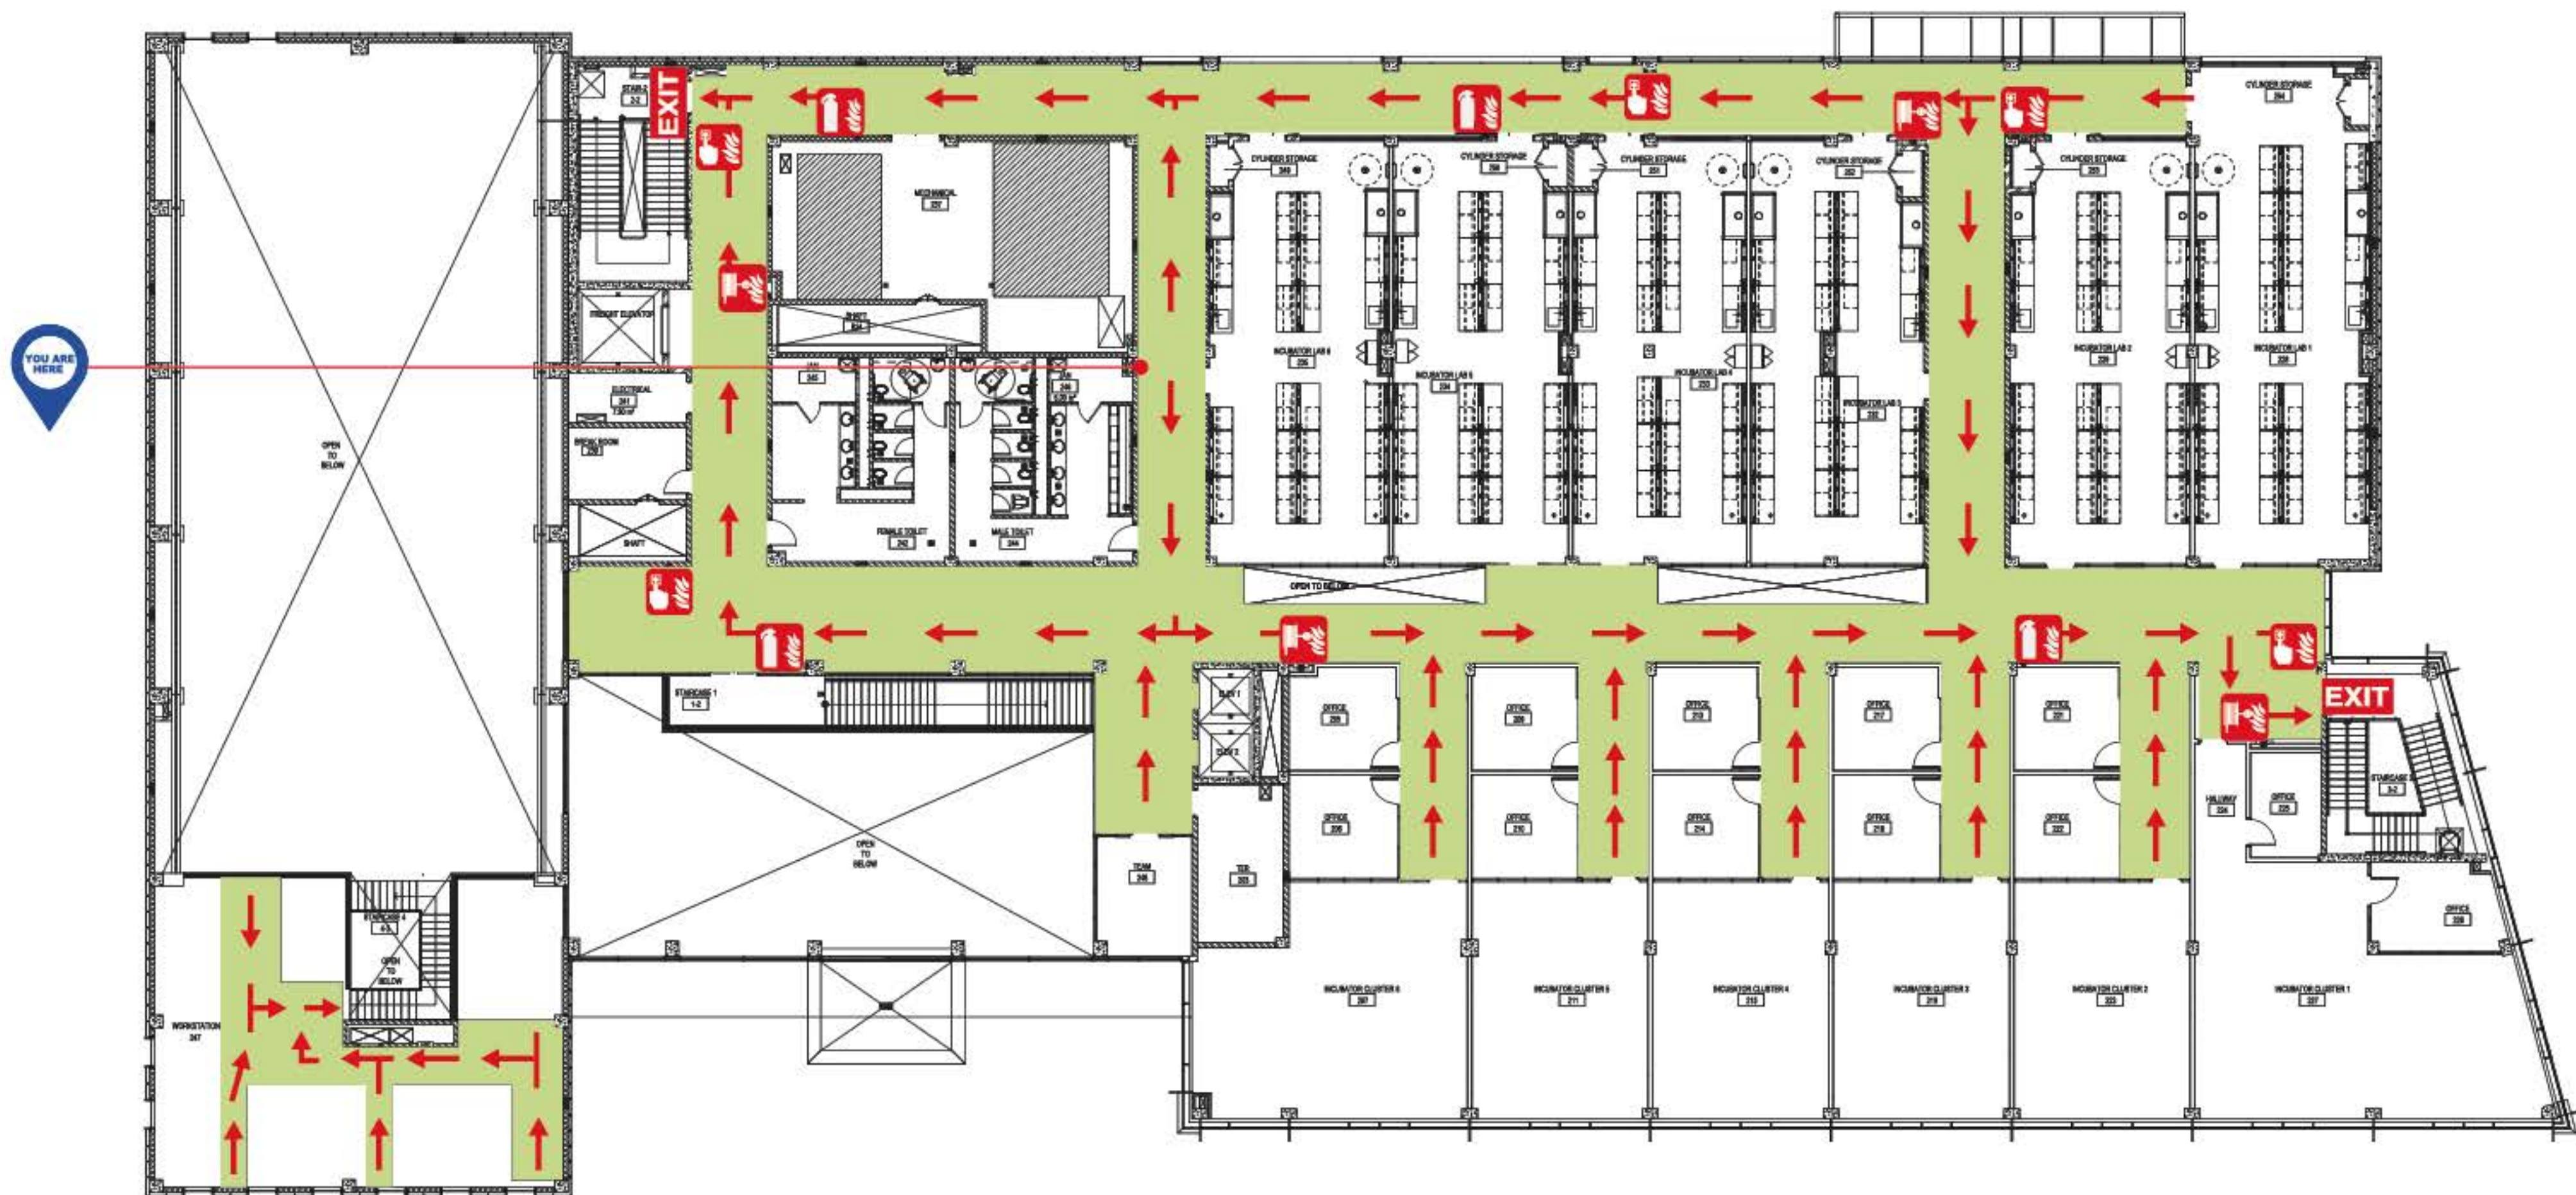

EMERGENCY EVACUATION PLAN SECOND LEVEL

EMERGENCY INFORMATION:

- R - RESCUE / REMOVE
- A - ALERT
- C - CONTAIN
- E - EXTINGUISH / EVACUATE

EMERGENCY SERVICES:

- SECURITY - 4444
- FIRE BRIGADE - 9999
- AMBULANCE - 3333
- DTVC DISASTER MANAGEMENT

LEGEND:

- EXIT (doors)
- DIRECTION
- FIRE EXTINGUISHER
- YOU ARE HERE
- FIRE HOSE CABINET
- MANUAL CALL POINT FOR FIRE ALARM

EXTINGUISHER GUIDE:

- P - PULL PIN
- A - AIM
- S - SQUEEZE
- S - SWEEP