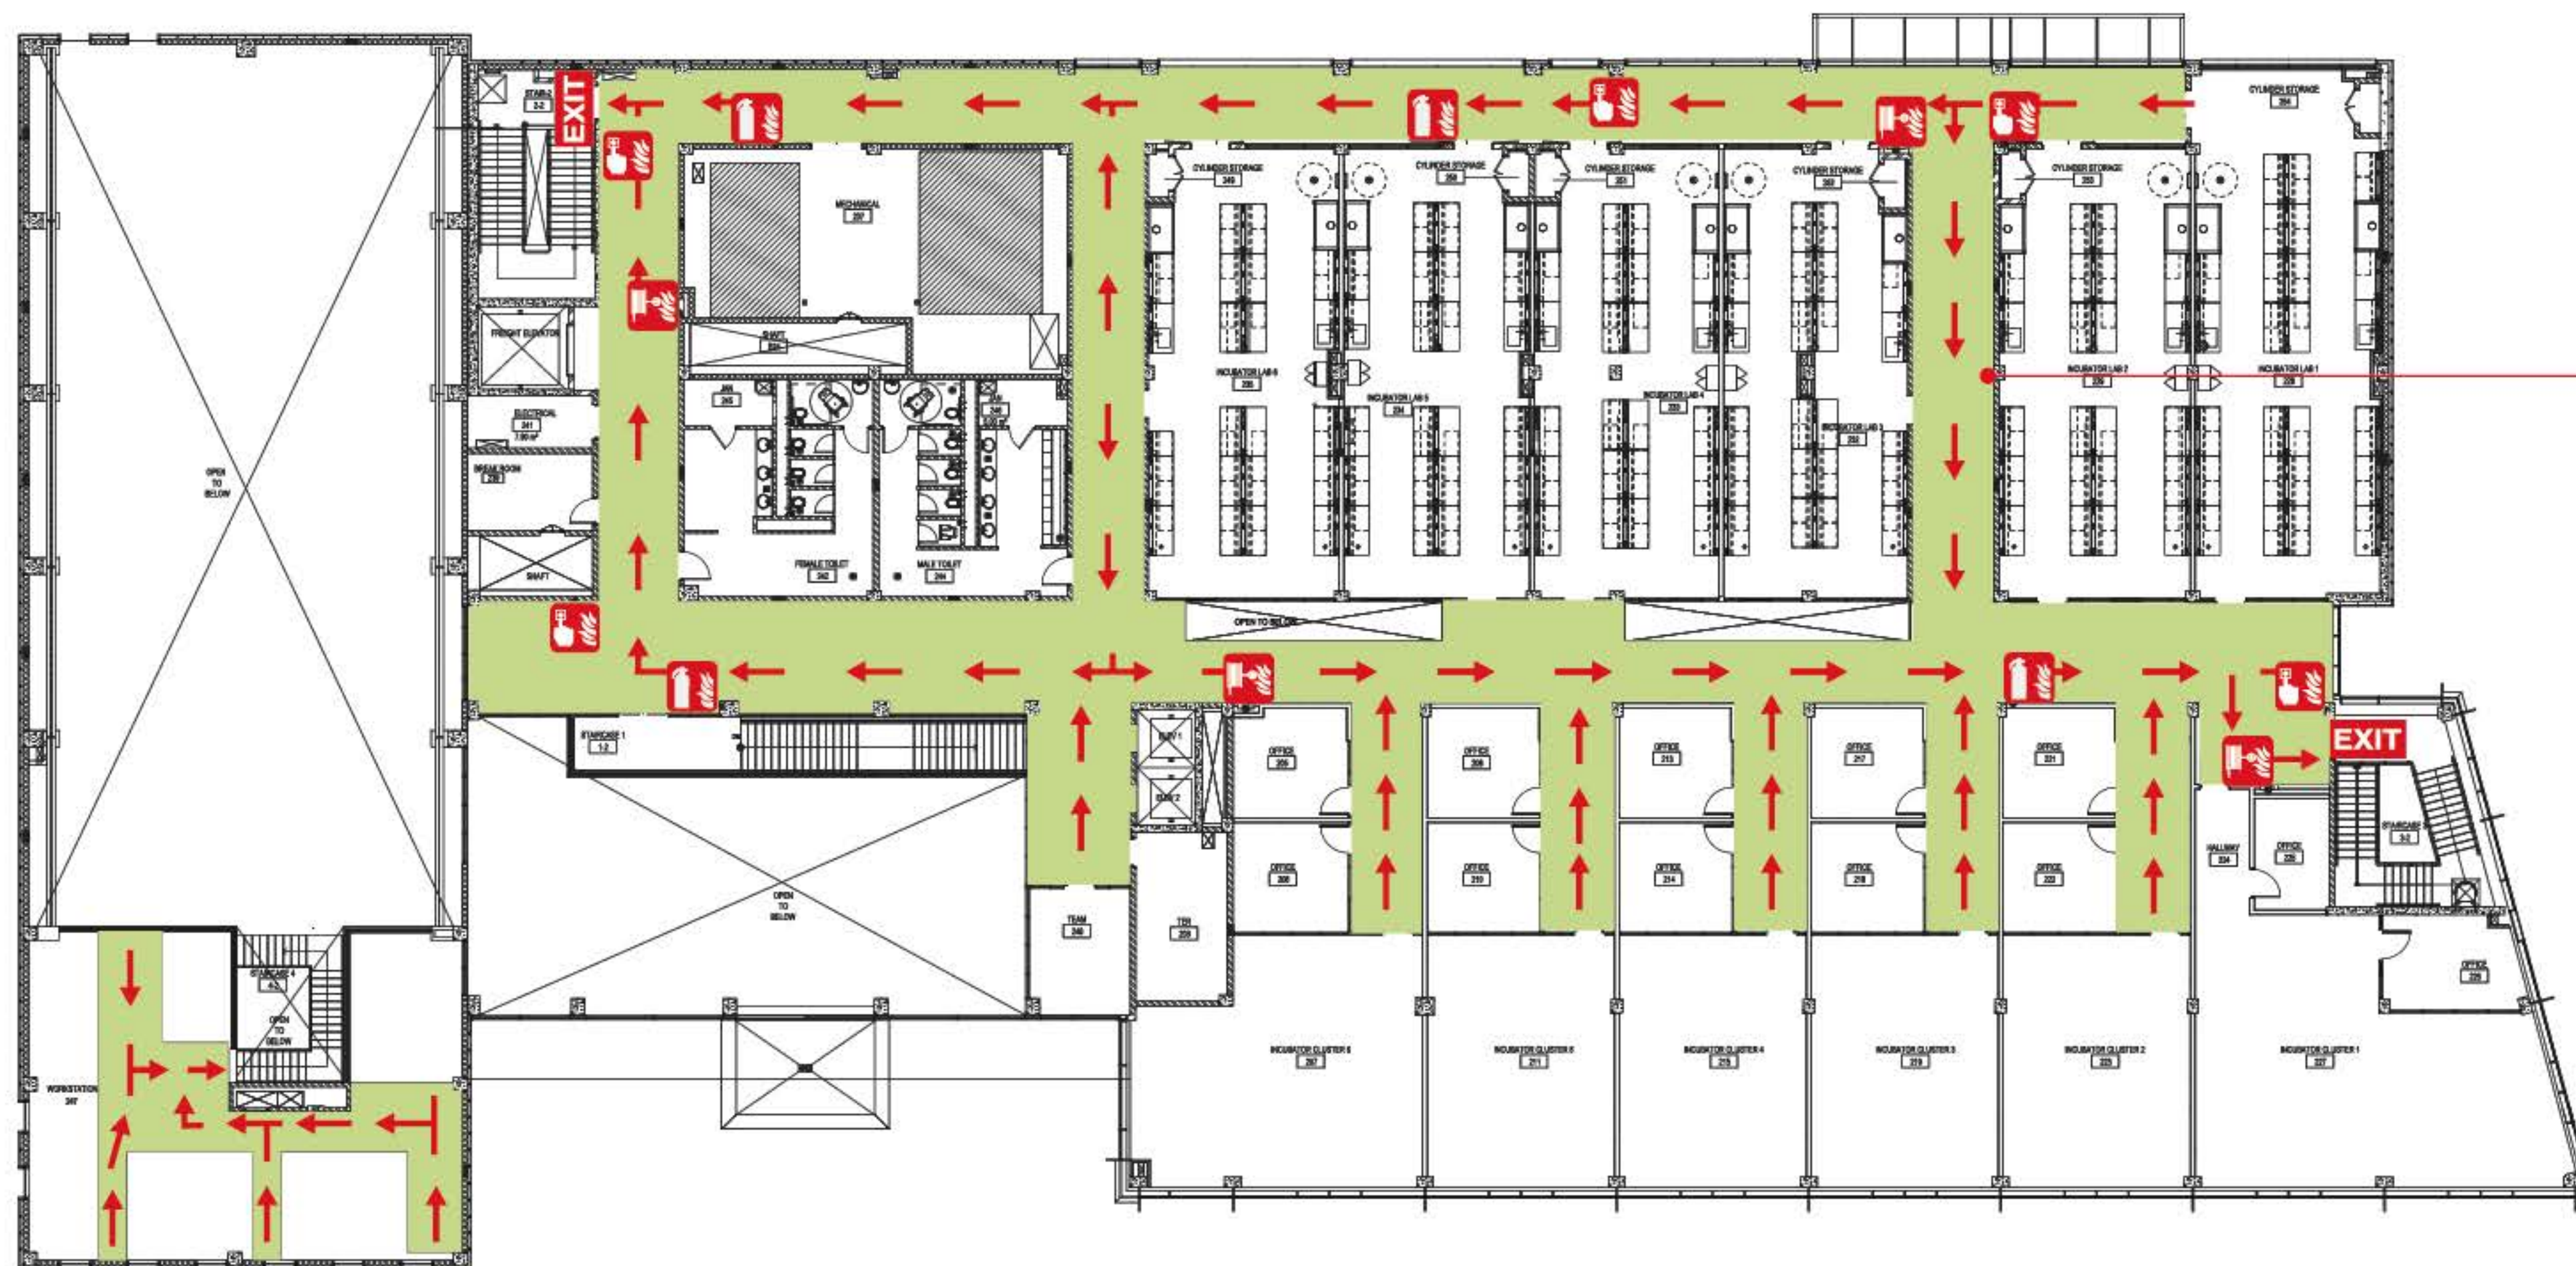

EMERGENCY EVACUATION PLAN SECOND LEVEL

EMERGENCY INFORMATION:

- R - RESCUE / REMOVE
- A - ALERT
- C - CONTAIN
- E - EXTINGUISH / EVACUATE

EMERGENCY SERVICES:

- SECURITY - 4444
- FIRE BRIGADE - 9999
- AMBULANCE - 3333
- DTVC DISASTER MANAGEMENT

LEGEND:

- EXIT
  FINAL EXIT (doors)
- DIRECTION
- FIRE EXTINGUISHER
- YOU ARE HERE
- FIRE HOSE CABINET
- MANUAL CALL POINT FOR FIRE ALARM

EXTINGUISHER GUIDE:

- P - PULL PIN
- A - AIM
- S - SQUEEZE
- S - SWEEP