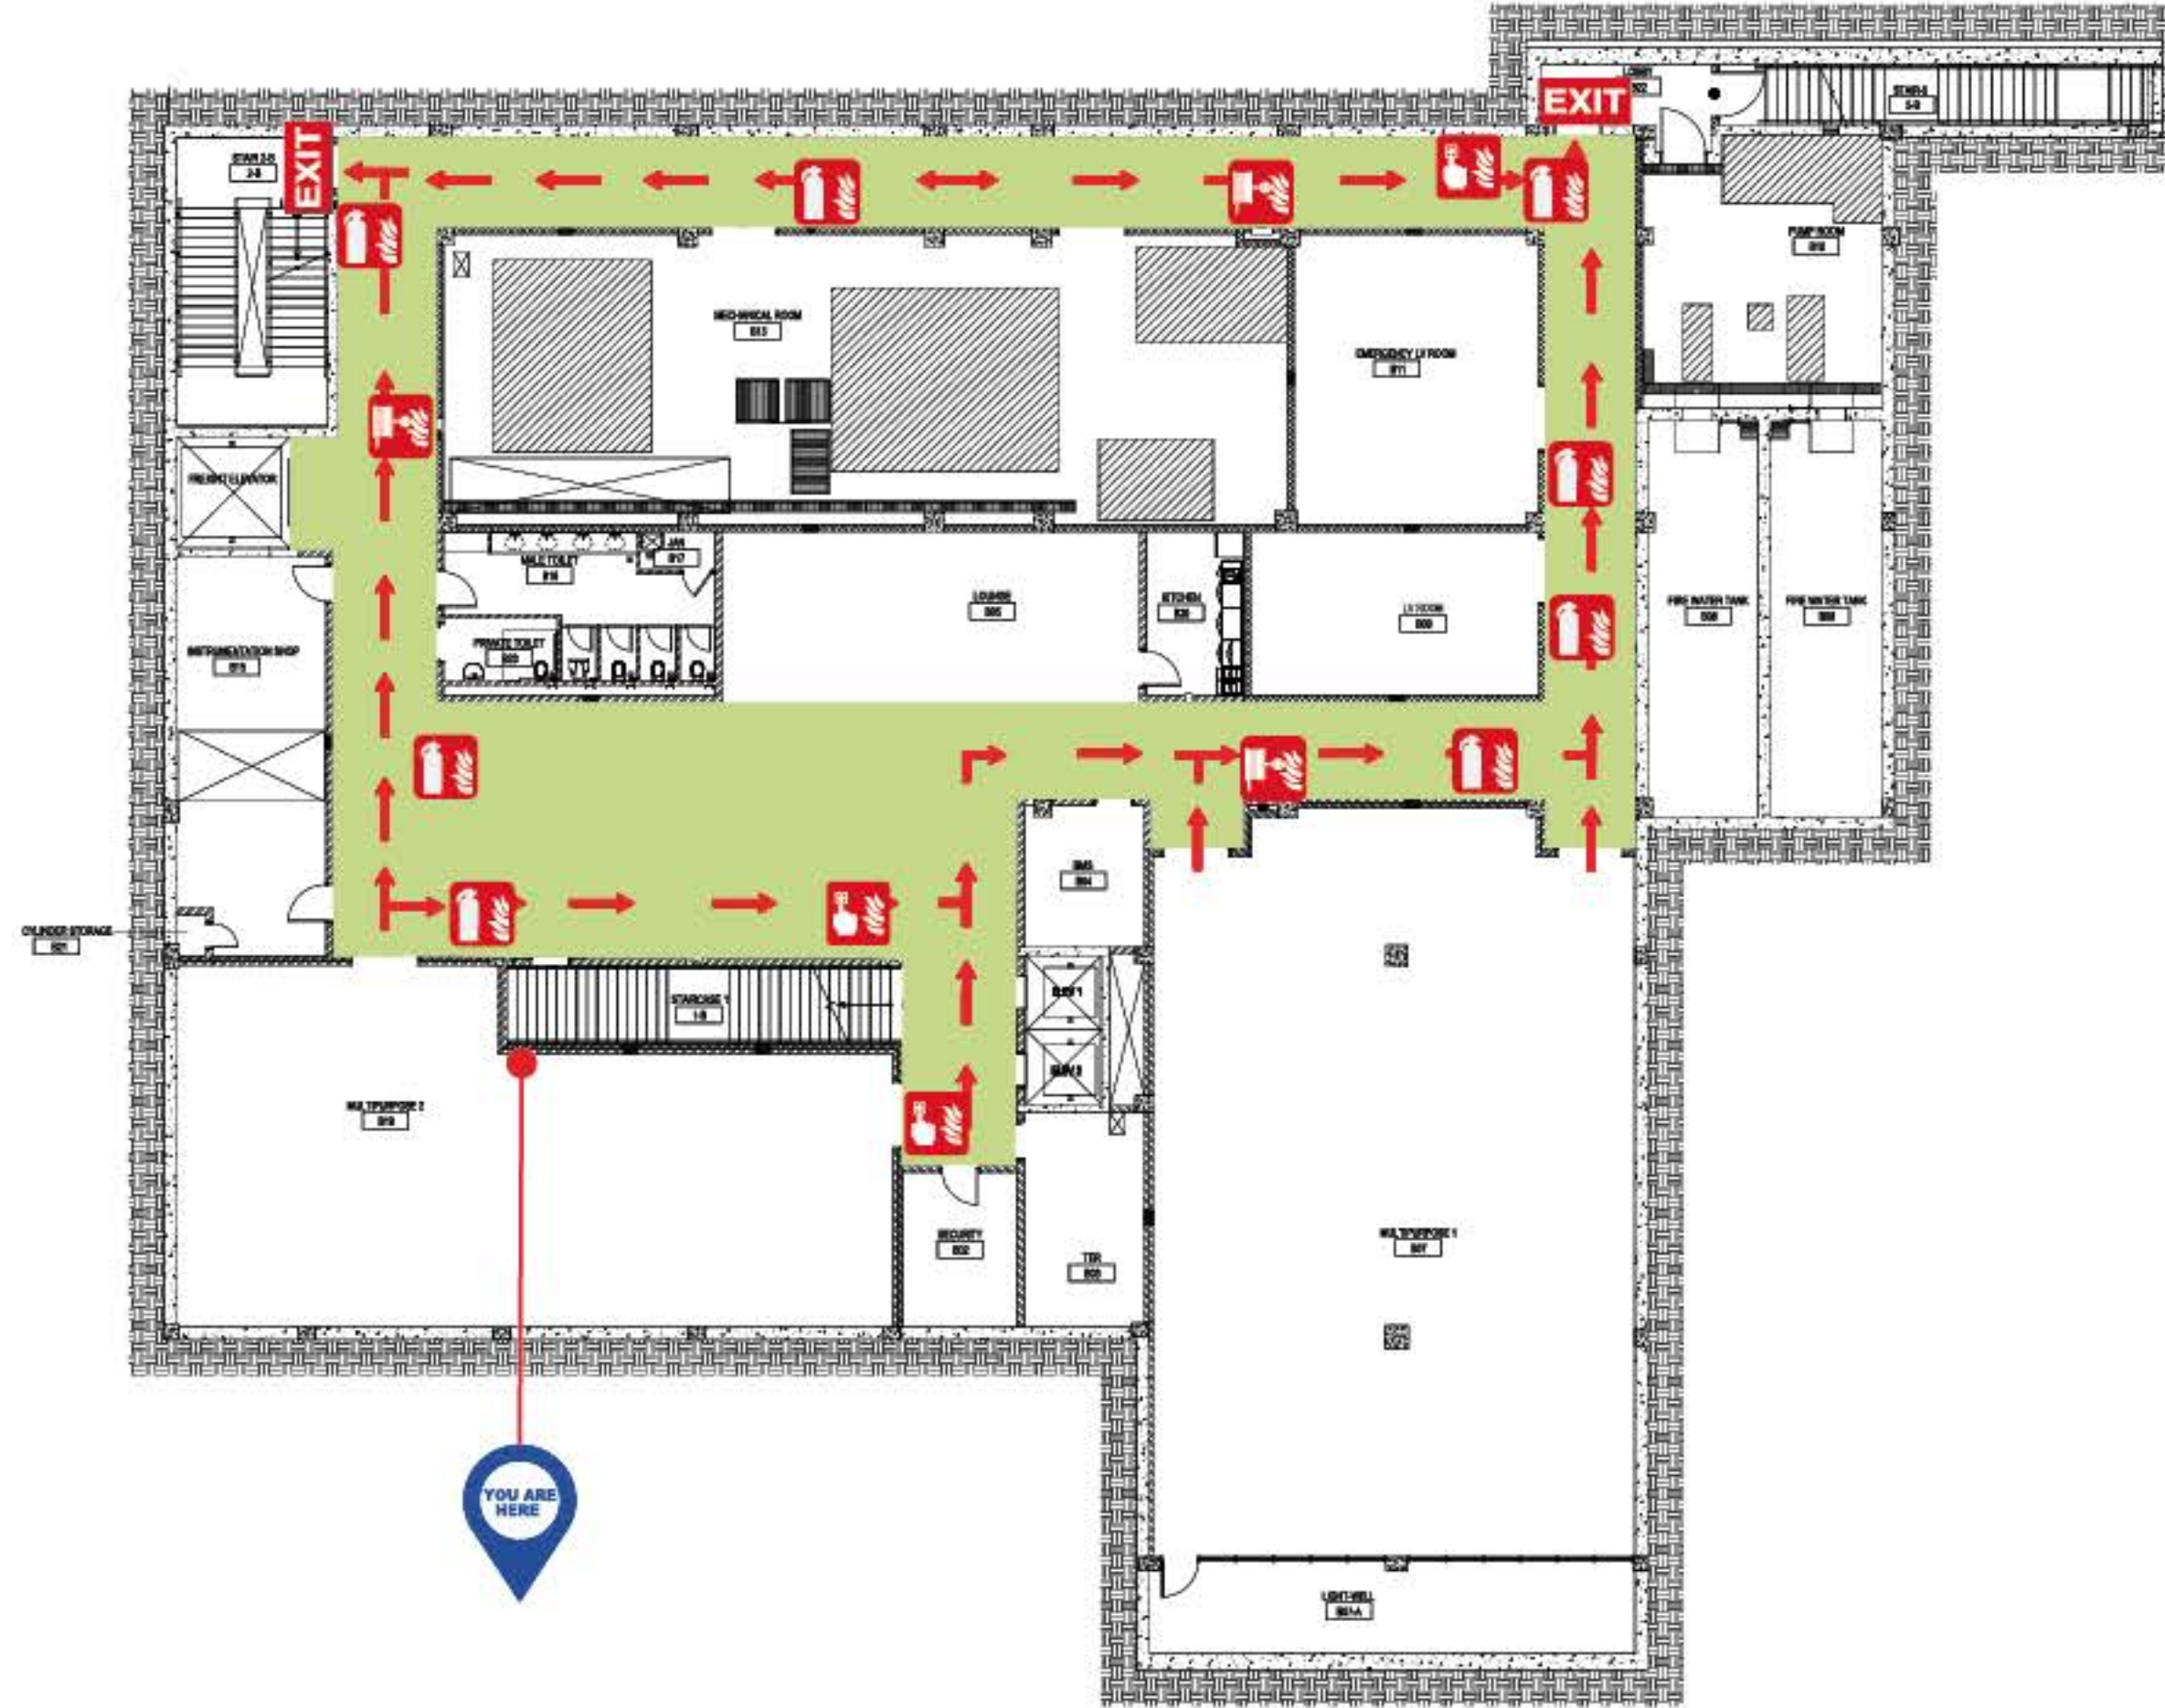

EMERGENCY EVACUATION PLAN BASEMENT LEVEL

EMERGENCY INFORMATION:

R - RESCUE / REMOVE
A - ALERT
C - CONTAIN
E - EXTINGUISH / EVACUATE

EMERGENCY SERVICES:

SECURITY - 4444
FIRE BRIGADE - 9999
AMBULANCE - 3333
DTVC DISASTER MANAGEMENT

LEGEND:

EXIT (FINAL EXIT (doors)) → DIRECTION
FIRE EXTINGUISHER
YOU ARE HERE
FIRE HOSE CABINET
MANUAL CALL POINT FOR FIRE ALARM

EXTINGUISHER GUIDE:

P - PULL PIN
A - AIM
S - SQUEEZE
S - SWEEP