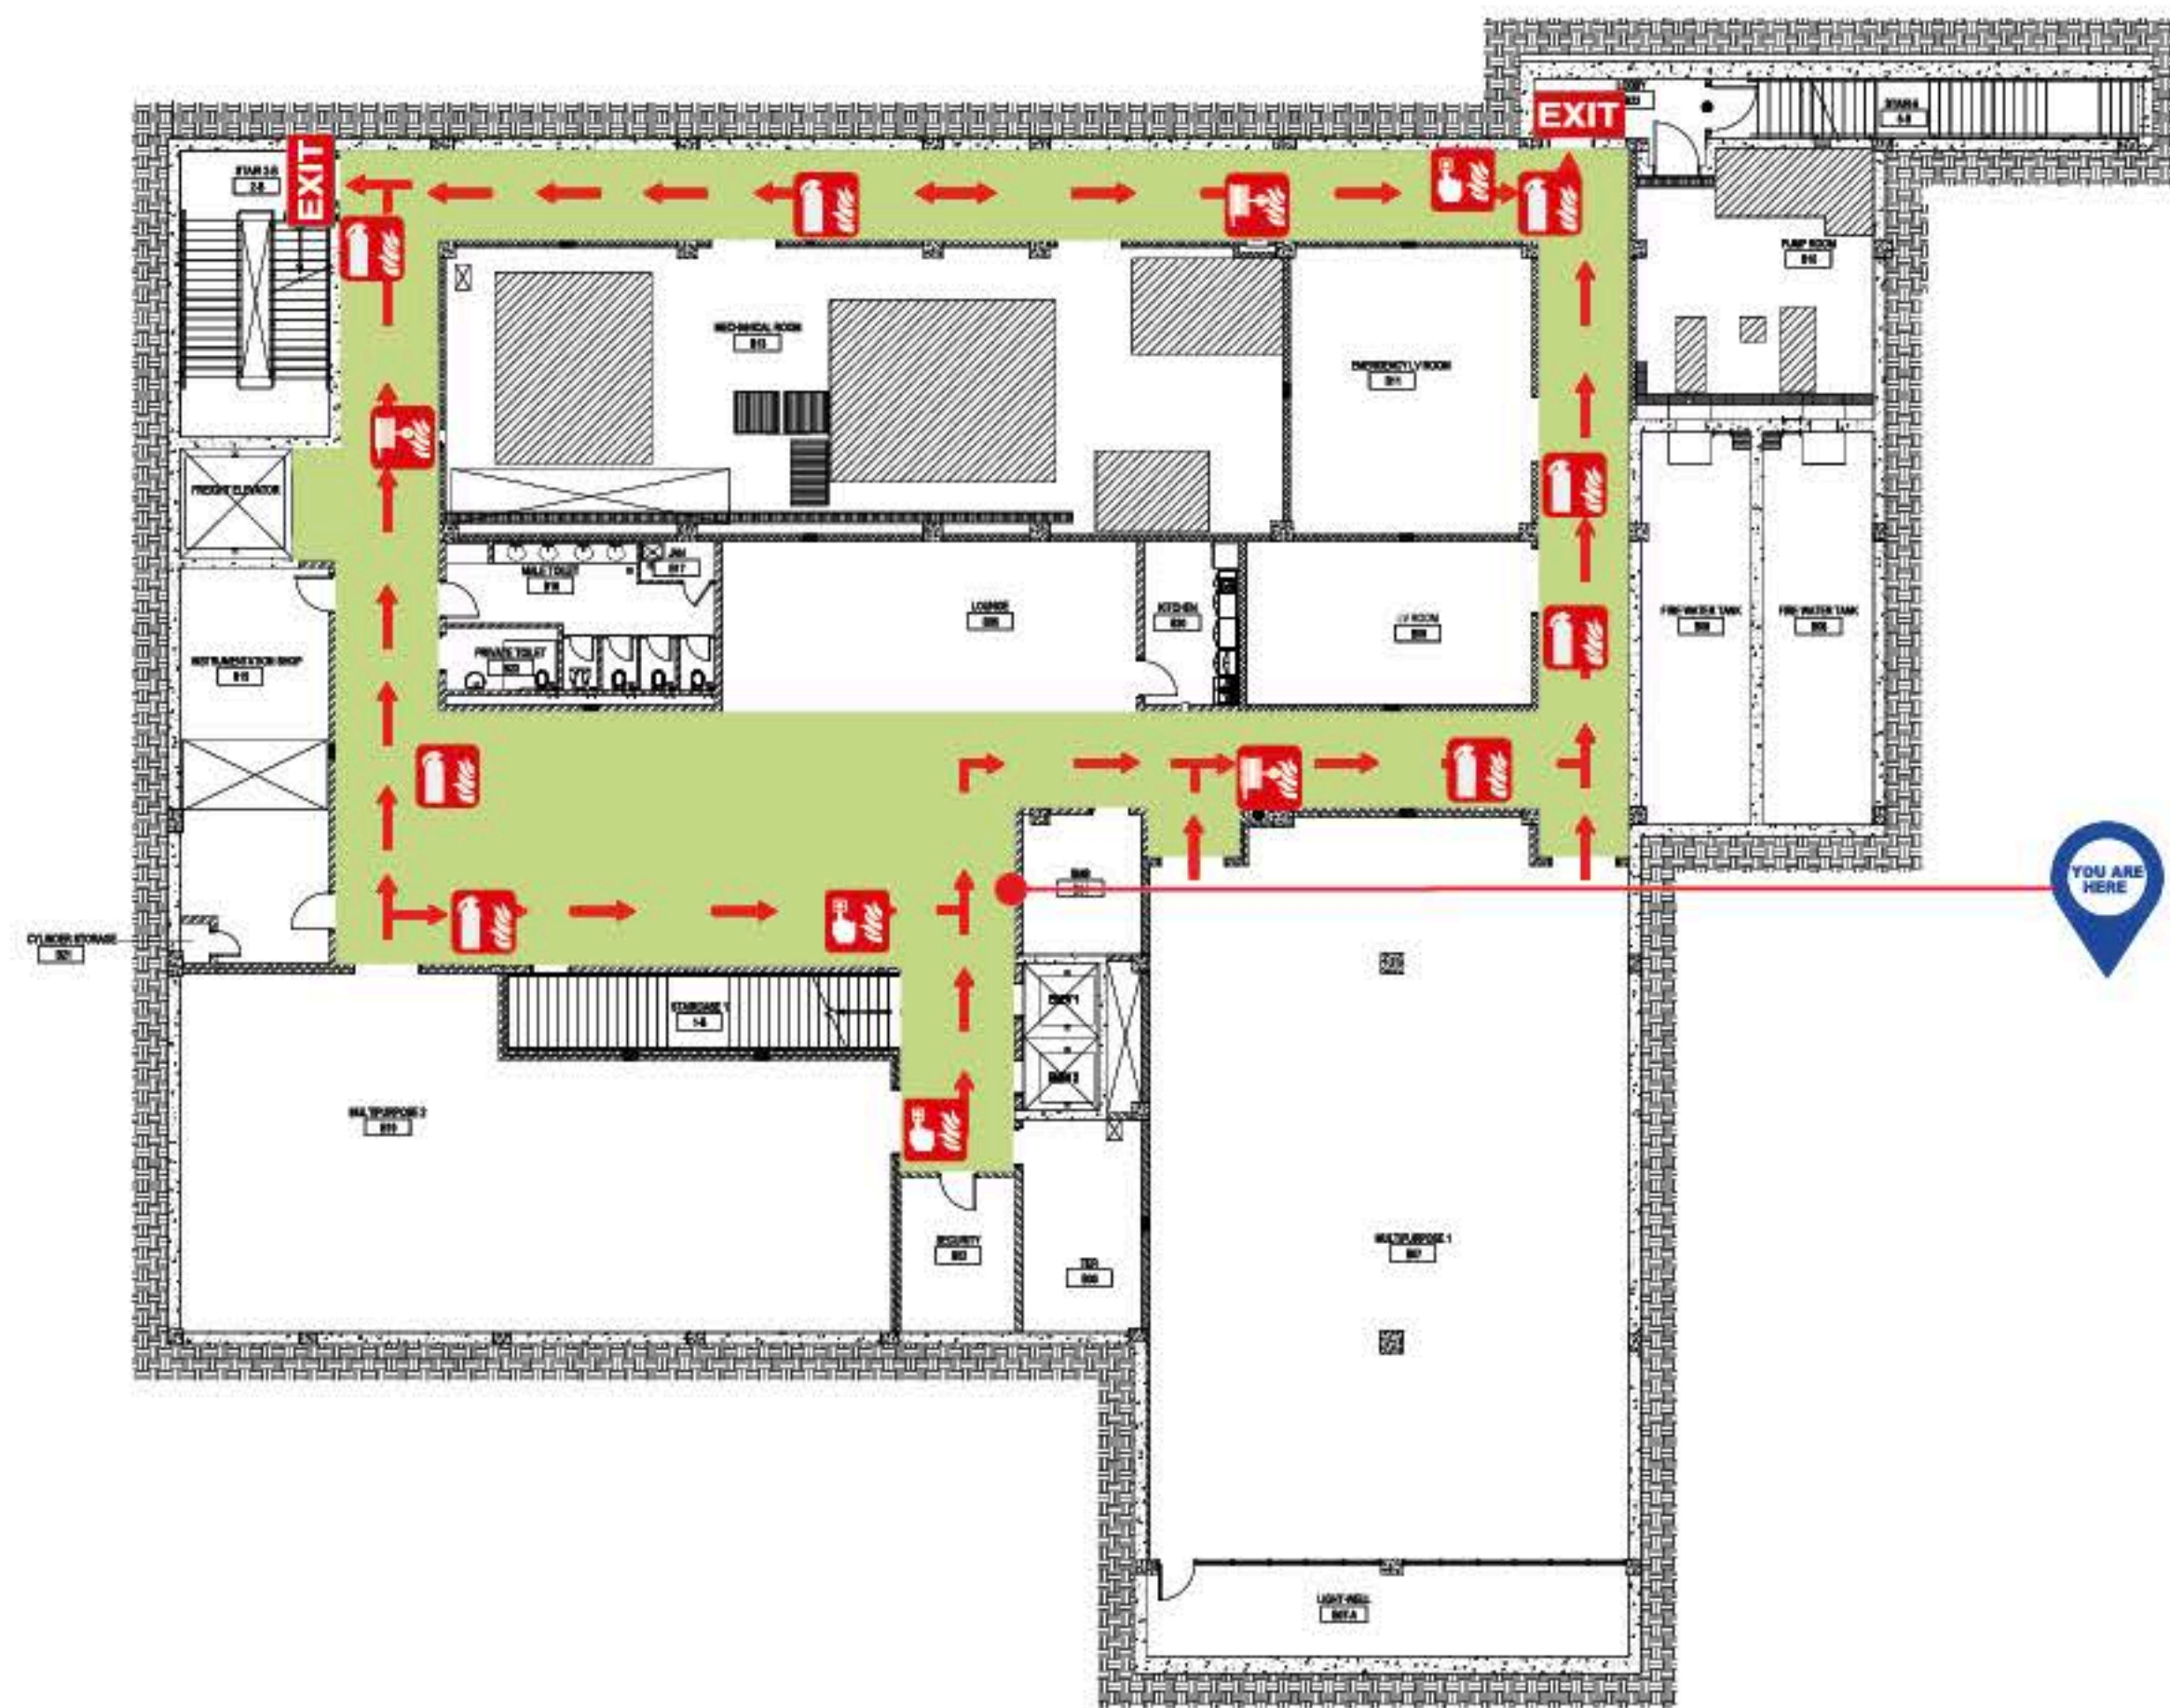

EMERGENCY EVACUATION PLAN BASEMENT LEVEL

EMERGENCY INFORMATION:

R - RESCUE / REMOVE
A - ALERT
C - CONTAIN
E - EXTINGUISH / EVACUATE

EMERGENCY SERVICES:

SECURITY - 4444
FIRE BRIGADE - 9999
AMBULANCE - 3333
DTVC DISASTER MANAGEMENT

LEGEND:

EXIT (FINAL EXIT (doors))   DIRECTION (red arrow)   MANUAL CALL POINT FOR FIRE ALARM (red fire alarm icon)

FIRE EXTINGUISHER (red fire extinguisher icon)   YOU ARE HERE (blue pin icon)   FIRE HOSE CABINET (red fire hose cabinet icon)

EXTINGUISHER GUIDE:

P - PULL PIN
A - AIM
S - SQUEEZE
S - SWEEP