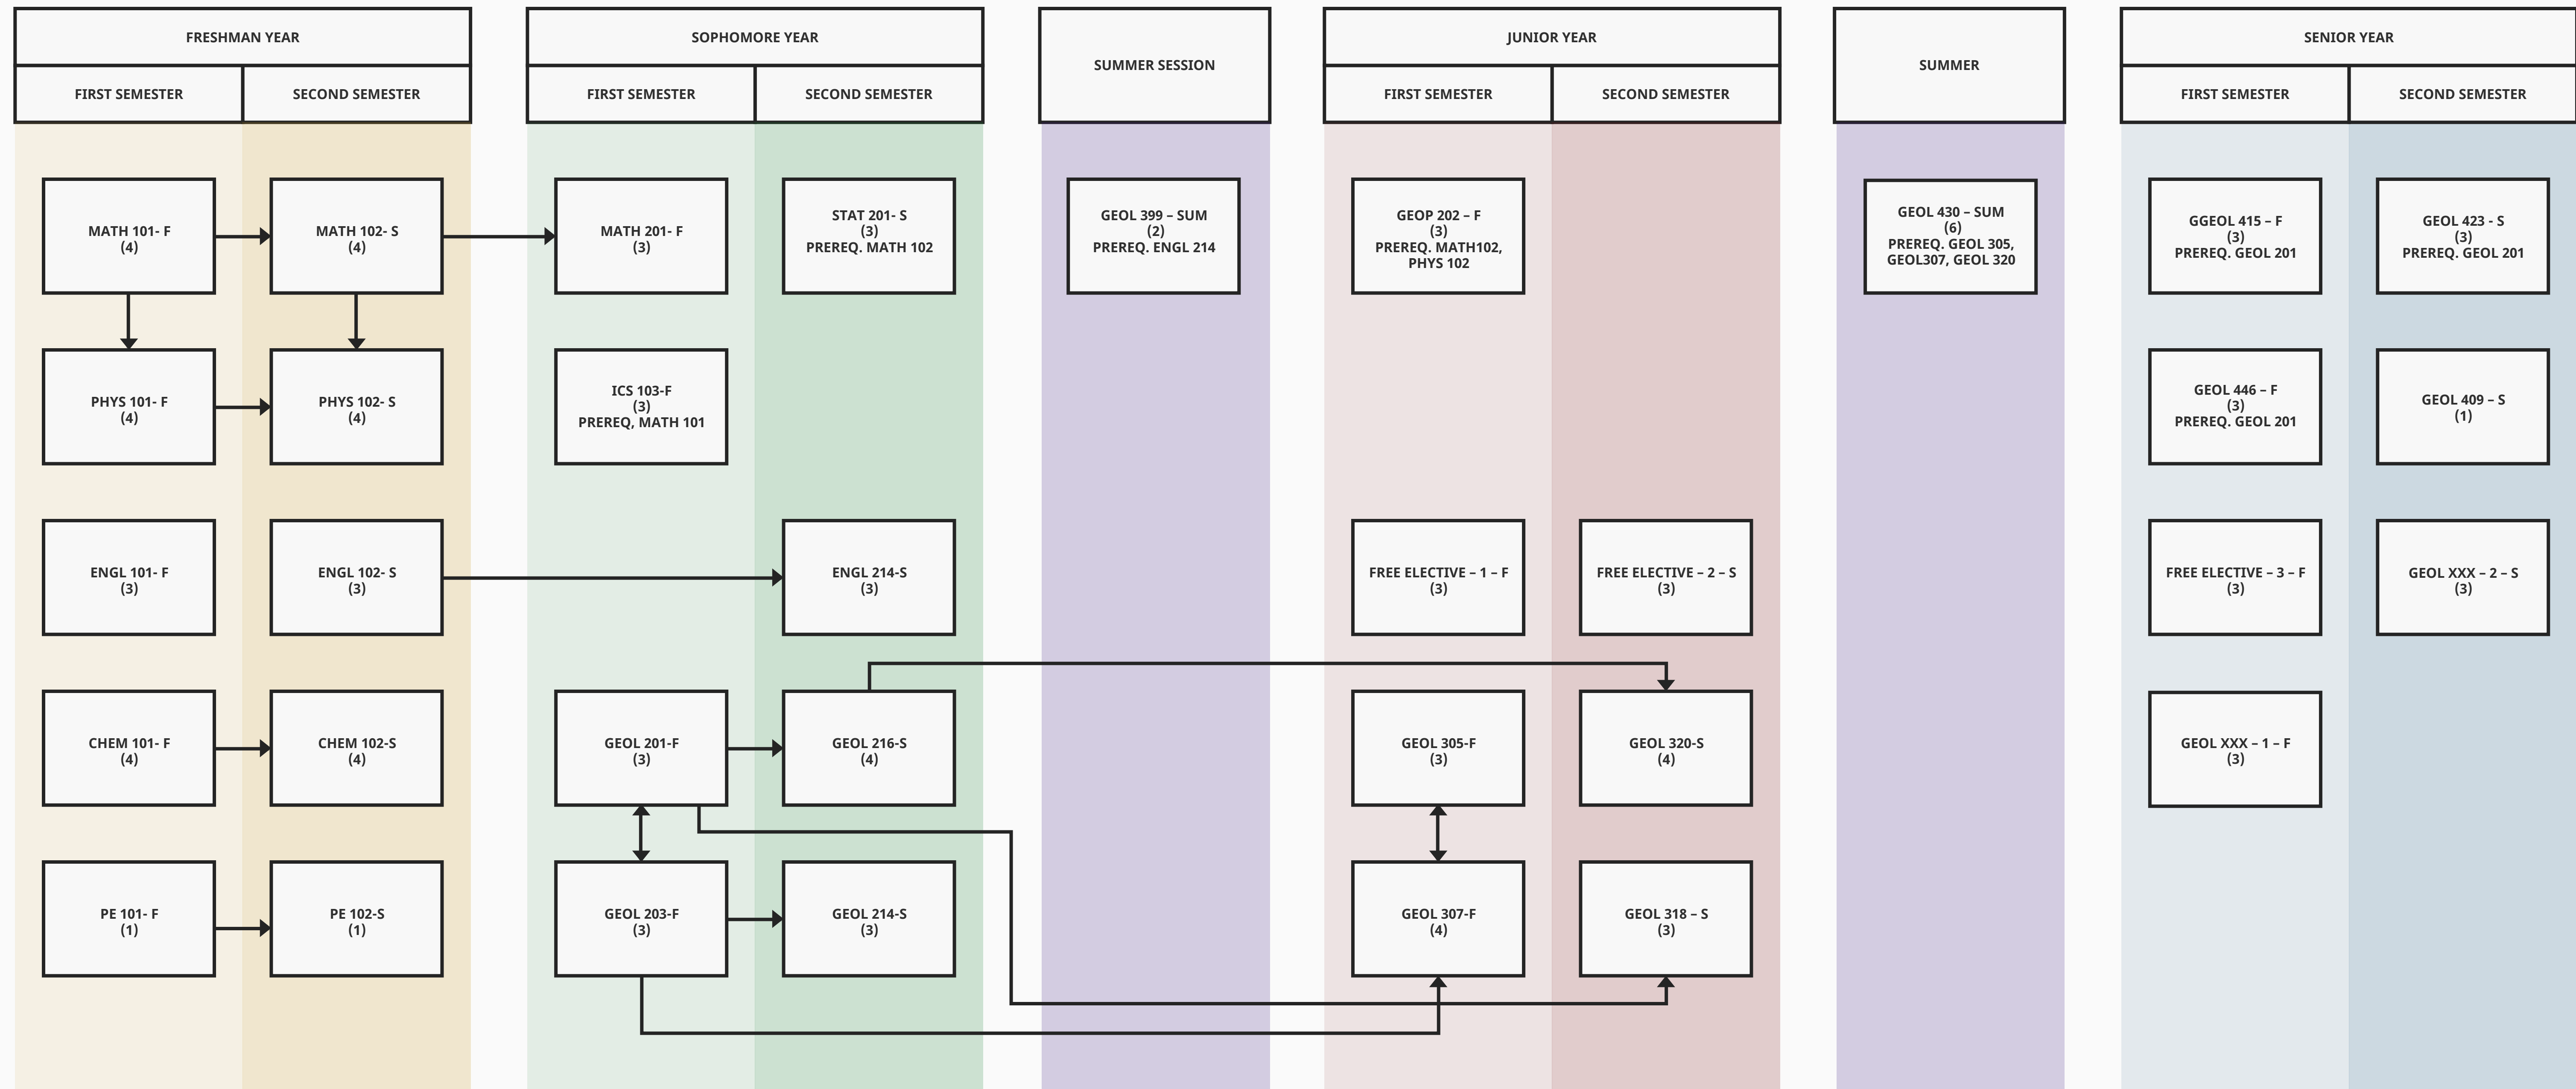

FLOWCHART OF GEOLOGY PROGRAM

EXPLANATION